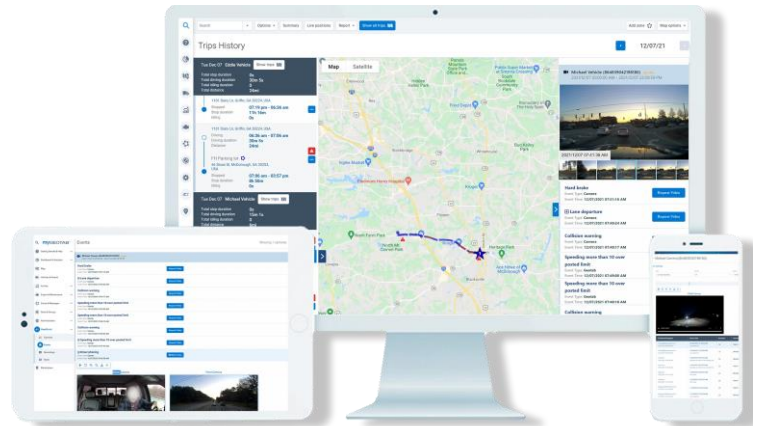

MGC-10

MULTI CHANNEL LIVE DASHCAM

Dual-View Dashcam with Live GPS Tracking

FEATURES

Can Connect 1-4 Aux Cameras & 7" Monitor
Live Stream Footage & GPS Location
Lane Departure & Forward Collision Warning
128GB SD Card Included
1080p Resolution

Fully Integrated Into Geotab

Optional Exterior Cameras & 7" Monitor!

Live Stream Multiple Angles & Offer Driver Ability To Monitor Blind Spots!

- IP Rating: IP69k
- Night Vision
- 3D Noise Reduction
- Backlight Compensation
- Auto Electronic Shutter, Auto Exposure & Auto White Balance